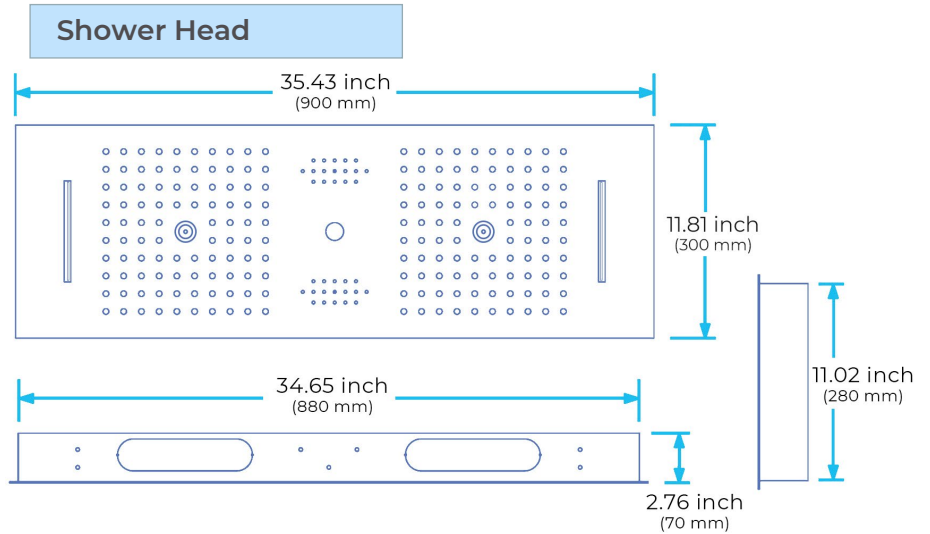

LED REMOTE CONTROLLED MATTE BLACK THERMOSTATIC RECESSED CEILING MOUNT MUSICAL RAINFALL WATERFALL MIST SHOWER SYSTEM WITH HAND SHOWER AND 3 JETTED BODY SPRAYS SPECIFICATIONS

- Shower Panel /Hose Material: 304 Stainless Steel
- Shower Head Size: 900*300 mm
- Showerheads Install: Embedded Ceiling Mounted
- Concealed Mixer Install: Wall-Mounted
- LED Shower Head Functions: Rainfall, Waterfall, Mist, Water Column
- Water Pressure: 0.3 MPA
- Water Flow: 16L/min~28L/min
- Shower Accessories Material: Brass
- LED Light: Need to Connect Power
- LED Light Color: 64 Color
- Shower Hose Length: 1.5M
- AC: 100-265V 50/60Hz
- Music: Need Bluetooth

Product shown is only for installation display purpose

All dimensions and specifications are nominal and may vary. Use actual products for accuracy in critical situations.

Shower Mixer

Product shown is only for installation display purpose

Hand Shower

Flow Rate: 2.0 GPM / 7.6 LPM

Shower Mixer Connections

Body Jet

FEATURES

- Material: Brass
- Base Plate Height: 5-1/8"
- Base Plate Width: 5-1/8"
- Jet Surface Area: 3-1/8"
- Surface Depth: 1/4"
- Adjustment Angle: 5°
- Male NPT Connection: 1/2"
- Maximum Flow Rate: 2.5 GPM (9.5L/min) max @ 80 psi