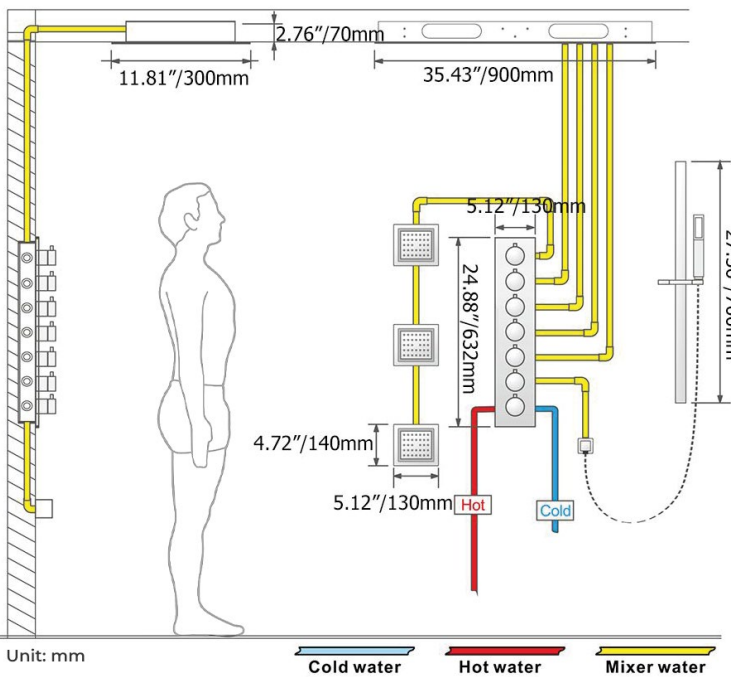

LED REMOTE CONTROLLED MATTE BLACK THERMOSTATIC RECESSED CEILING MOUNT MUSICAL RAINFALL WATERFALL MIST SHOWER SYSTEM WITH HAND SHOWER AND 3 JETTED BODY SPRAYS SPECIFICATIONS

- Shower Panel /Hose Material: 304 Stainless Steel
- Shower Head Size: 900*300 mm
- Showerheads Install: Embedded Ceiling Mounted
- Concealed Mixer Install: Wall-Mounted
- LED Shower Head Functions: Rainfall, Waterfall, Mist, Water Column
- Water Pressure: 0.3 MPA
- Water Flow: 16L/min~28L/min
- Shower Accessories Material: Brass
- LED Light: Need to Connect Power
- LED Light Color: 64 Color
- Shower Hose Length: 1.5M
- AC: 100-265V 50/60Hz
- Music: Need Bluetooth

Product shown is only for installation display purpose

All dimensions and specifications are nominal and may vary. Use actual products for accuracy in critical situations.

Shower Mixer

Product shown is only for installation display purpose

Hand Shower

Flow Rate: 2.0 GPM / 7.6 LPM

Shower Mixer Connections

Body Jet

FEATURES

- Material: Brass
- Base Plate Height: 5-1/8"
- Base Plate Width: 5-1/8"
- Jet Surface Area: 3-1/8"
- Surface Depth: 1/4"
- Adjustment Angle: 5°
- Male NPT Connection: 1/2"
- Maximum Flow Rate: 2.5 GPM (9.5L/min) max @ 80 psi