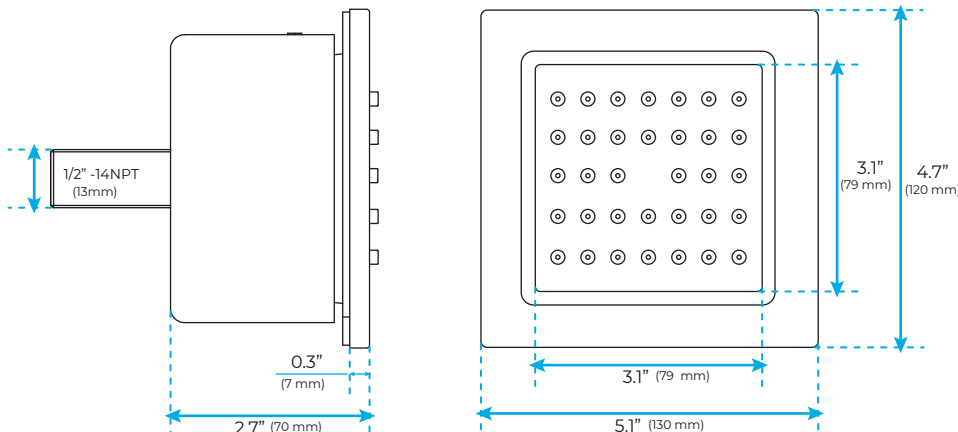

LED REMOTE CONTROLLED MATTE BLACK THERMOSTATIC RECESSED CEILING MOUNT MUSICAL RAINFALL WATERFALL MIST SHOWER SYSTEM WITH HAND SHOWER AND 3 JETTED BODY SPRAYS SPECIFICATIONS

- Shower Panel /Hose Material: 304 Stainless Steel
- Shower Head Size: 900*300 mm
- Showerheads Install: Embedded Ceiling Mounted
- Concealed Mixer Install: Wall-Mounted
- LED Shower Head Functions: Rainfall, Waterfall, Mist, Water Column
- Water Pressure: 0.3 MPA
- Water Flow: 16L/min~28L/min
- Shower Accessories Material: Brass
- LED Light: Need to Connect Power
- LED Light Color: 64 Color
- Shower Hose Length: 1.5M
- AC: 100-265V 50/60Hz
- Music: Need Bluetooth

Product shown is only for installation display purpose

All dimensions and specifications are nominal and may vary. Use actual products for accuracy in critical situations.

Shower Mixer

Product shown is only for installation display purpose

Hand Shower

Flow Rate: 2.0 GPM / 7.6 LPM

Shower Mixer Connections

Body Jet

FEATURES

- Material: Brass
- Base Plate Height: 5-1/8"
- Base Plate Width: 5-1/8"
- Jet Surface Area: 3-1/8"
- Surface Depth: 1/4"
- Adjustment Angle: 5°
- Male NPT Connection: 1/2"
- Maximum Flow Rate: 2.5 GPM (9.5L/min) max @ 80 psi