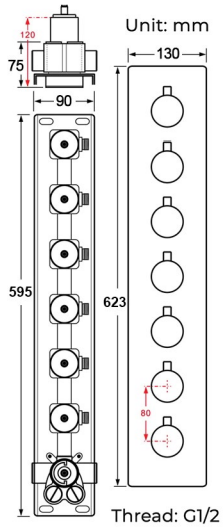

LED REMOTE CONTROLLED MATTE BLACK THERMOSTATIC RECESSED CEILING MOUNT MUSICAL RAINFALL WATERFALL MIST SHOWER SYSTEM WITH HAND SHOWER AND 3 JETTED BODY SPRAYS SPECIFICATIONS

- Shower Panel /Hose Material: 304 Stainless Steel
- Shower Head Size: 900*300 mm
- Showerheads Install: Embedded Ceiling Mounted
- Concealed Mixer Install: Wall-Mounted
- LED Shower Head Functions: Rainfall, Waterfall, Mist, Water Column
- Water Pressure: 0.3 MPA
- Water Flow: 16L/min~28L/min
- Shower Accessories Material: Brass
- LED Light: Need to Connect Power
- LED Light Color: 64 Color
- Shower Hose Length: 1.5M
- AC: 100-265V 50/60Hz
- Music: Need Bluetooth

Product shown is only for installation display purpose

All dimensions and specifications are nominal and may vary. Use actual products for accuracy in critical situations.

Shower Mixer

Product shown is only for installation display purpose

Hand Shower

Flow Rate: 2.0 GPM / 7.6 LPM

Shower Mixer Connections

Body Jet

FEATURES

- Material: Brass
- Base Plate Height: 5-1/8"
- Base Plate Width: 5-1/8"
- Jet Surface Area: 3-1/8"
- Surface Depth: 1/4"
- Adjustment Angle: 5°
- Male NPT Connection: 1/2"
- Maximum Flow Rate: 2.5 GPM (9.5L/min) max @ 80 psi