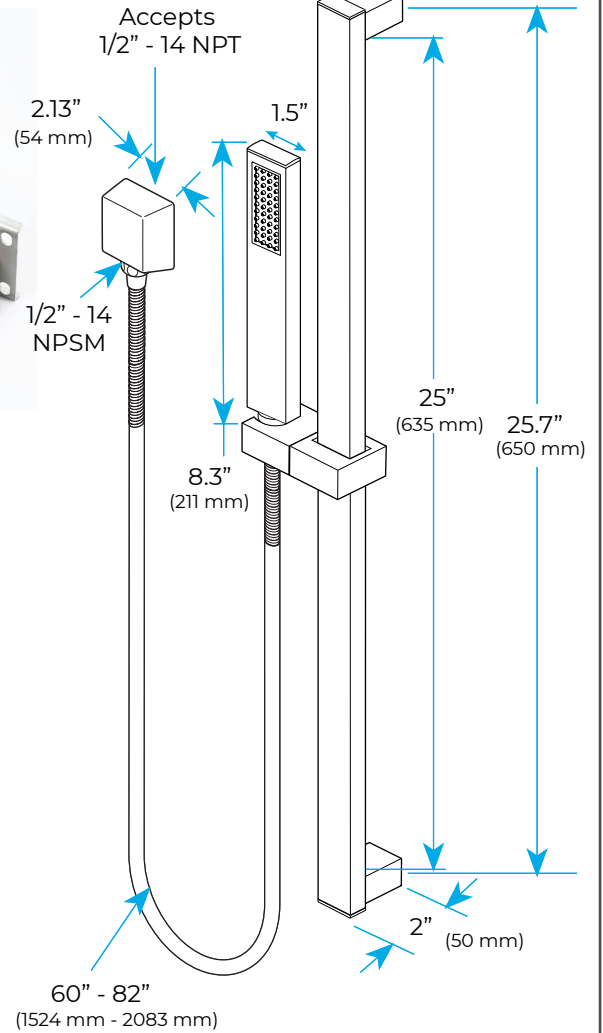

LED REMOTE CONTROLLED MATTE BLACK THERMOSTATIC RECESSED CEILING MOUNT MUSICAL RAINFALL WATERFALL MIST SHOWER SYSTEM WITH HAND SHOWER AND 3 JETTED BODY SPRAYS SPECIFICATIONS

- Shower Panel /Hose Material: 304 Stainless Steel
- Shower Head Size: 900*300 mm
- Showerheads Install: Embedded Ceiling Mounted
- Concealed Mixer Install: Wall-Mounted
- LED Shower Head Functions: Rainfall, Waterfall, Mist, Water Column
- Water Pressure: 0.3 MPA
- Water Flow: 16L/min~28L/min
- Shower Accessories Material: Brass
- LED Light: Need to Connect Power
- LED Light Color: 64 Color
- Shower Hose Length: 1.5M
- AC: 100-265V 50/60Hz
- Music: Need Bluetooth

Product shown is only for installation display purpose

All dimensions and specifications are nominal and may vary. Use actual products for accuracy in critical situations.

Shower Mixer

Product shown is only for installation display purpose

Hand Shower

Flow Rate: 2.0 GPM / 7.6 LPM

Shower Mixer Connections

Body Jet

FEATURES

- Material: Brass
- Base Plate Height: 5-1/8"
- Base Plate Width: 5-1/8"
- Jet Surface Area: 3-1/8"
- Surface Depth: 1/4"
- Adjustment Angle: 5°
- Male NPT Connection: 1/2"
- Maximum Flow Rate: 2.5 GPM (9.5L/min) max @ 80 psi